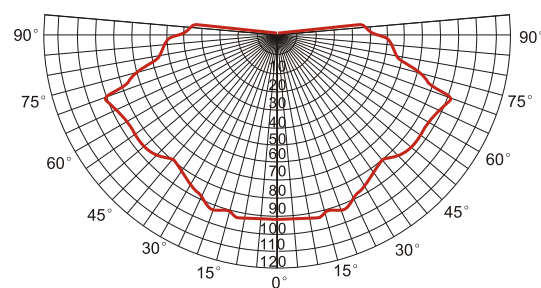

Explosion proof ballast box

Ex Code: Ex de II B T5

Ex de II B T4

Standard: GB3836.1, GB3836.2, GB3836.3

IEC60079-1:2007,MOD

IEC60079-7:2006,MOD

Light distribution curve

cd/1000lm

Main specification

Input Voltage	AC220V 50Hz
Recharge Time	>12 hours
Ingress Protection	IP65
Anti Corrosion Grade	WF2
Insulation Grade	I
Space Height Ratio	2.6
Thread	G3/4"
Leading-in cable diameter	φ 8mm - φ 10mm
Dimension	Lamp 400 × 266 × 170mm
	Ballast 325 × 250 × 120mm
Net Weight	Lamp 5Kg
	Ballast 5.5Kg