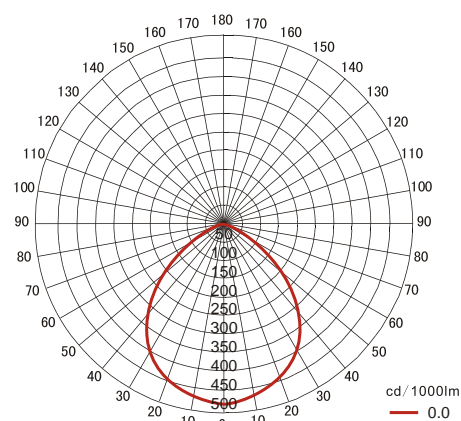

LED

IP65

-40 °C

+50 °C

Application

This product is ideal to use as floodlight or emergency lighting in workshops, warehouses, trenches, tunnels and some other public places.

Characteristics of performance

- Has tested function, can quickly test lamps installed function is normal or not.
- The light source adopts the world's most bright LED, the United States CREE brand, power consumption for only 40% of the metal halide lamp.
- Efficient radiator effective solution the LED failure which because of temperature rise, so as to ensure the life to 100,000 hours.
- The transparent part is made of the imported PC materials, with anti-dazzle design. Featuring gentle light, even lighting and no dazzle, it can effectively avoid visual fatigue caused to operators during the operation.
- Emergency power using lithium-ion polymer battery, safe and effective long service life.

Light distribution curve

Main specification

Parameter	Unit	ZY8810A / ZY8820A	ZY8810B / ZY8820B	ZY8810C / ZY8820C
Output Voltage	V	AC90~264		
Frequency	Hz	47-63		
Output Voltage	V	DC14-14.5		
Light power	W	12	6	6
Luminous	lm	920	640	640
LED adverage life	h	≥10万		
Emergency time	h	>10	>10	>6
Charging time	h	<7		
Bartey life		≈1000		
Space Height Ratio		2		
Dimension	mm	180×130×65		
Net Weight	Kg	2		